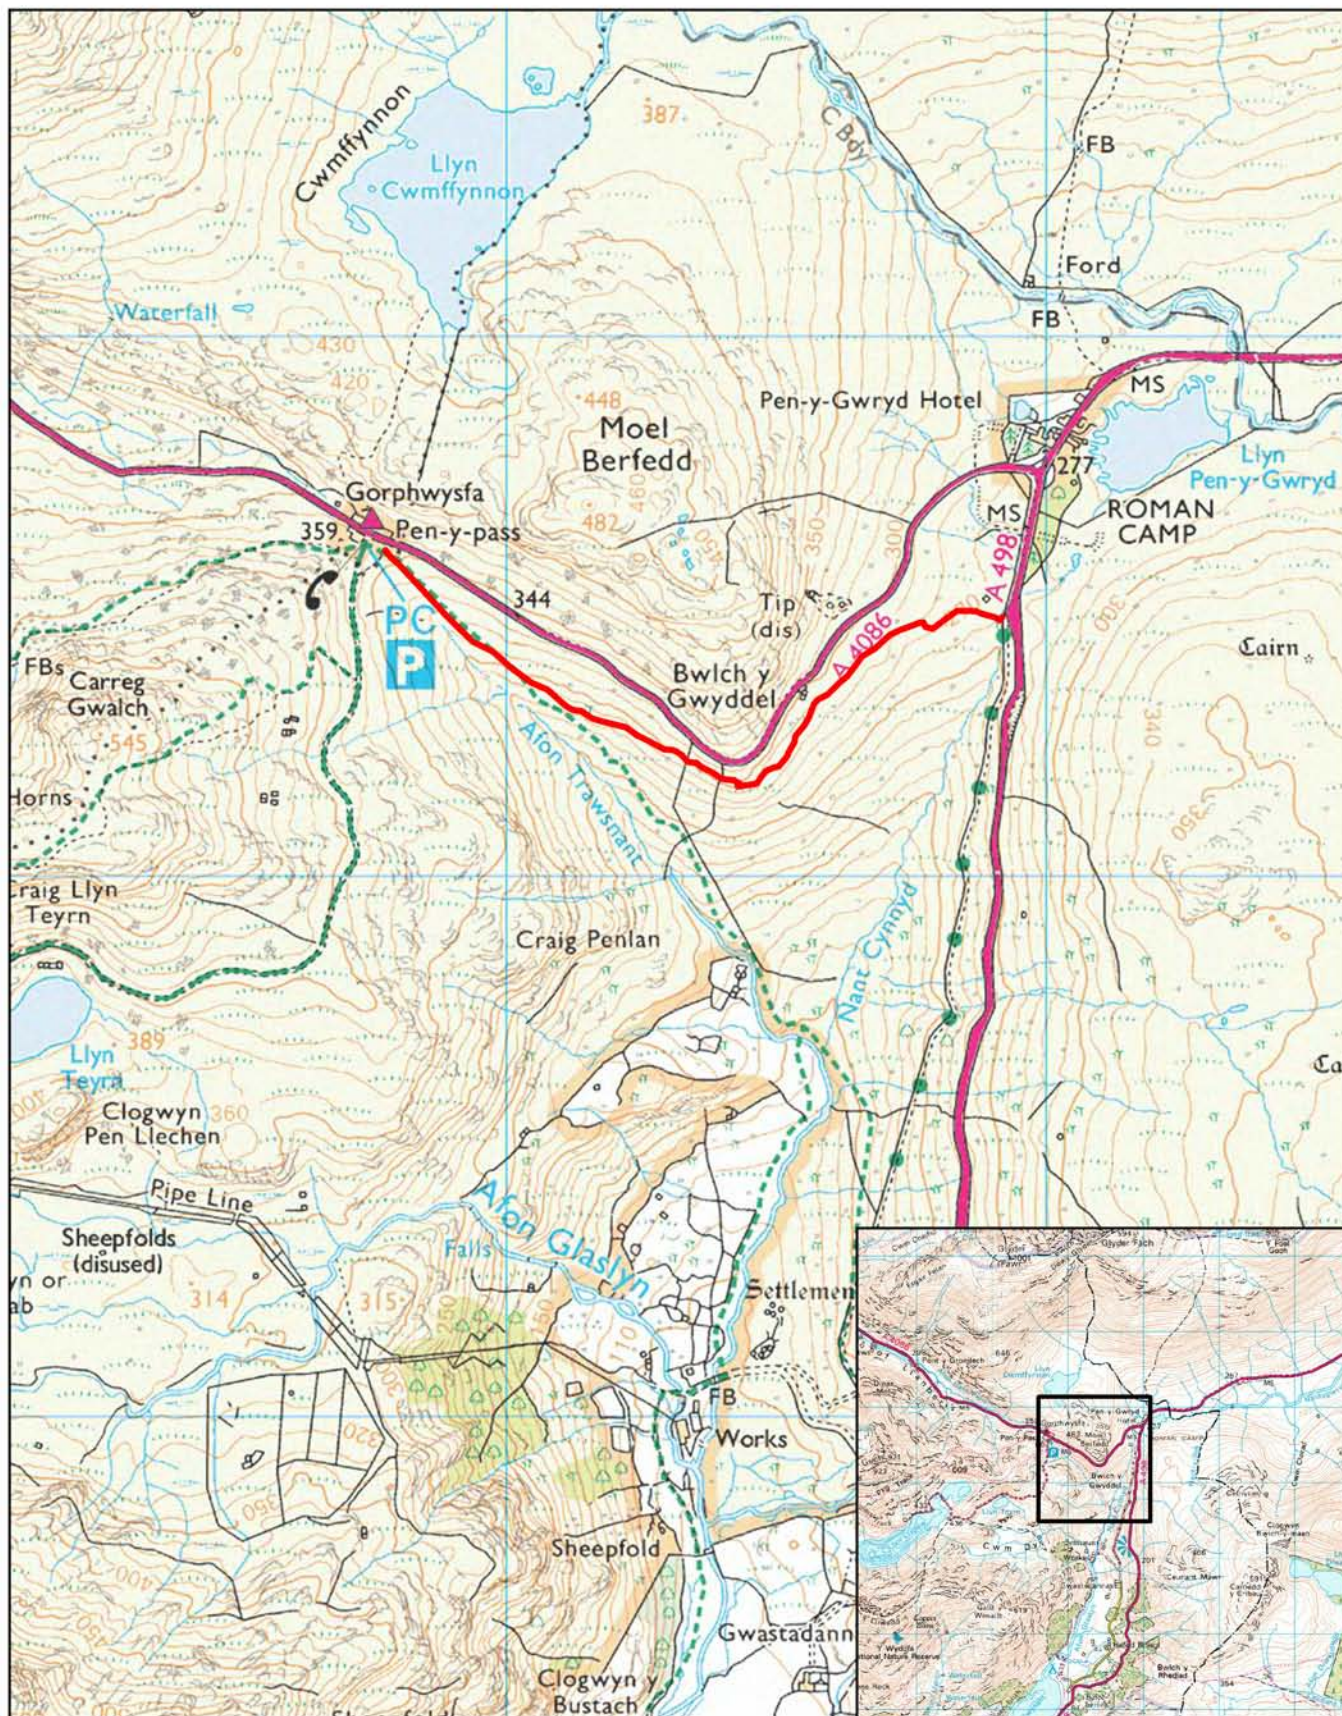

Pen y Gwryd - Pen y Pass

© Hawlfraint y Goron a hawliau cronfa ddata /
 © Crown copyright and database rights
 2012, Ordnance Survey 100022403

Hawlfraint Awdurdod Parc Cenedlaethol Eryri /
 Copyright Snowdonia National Park Authority